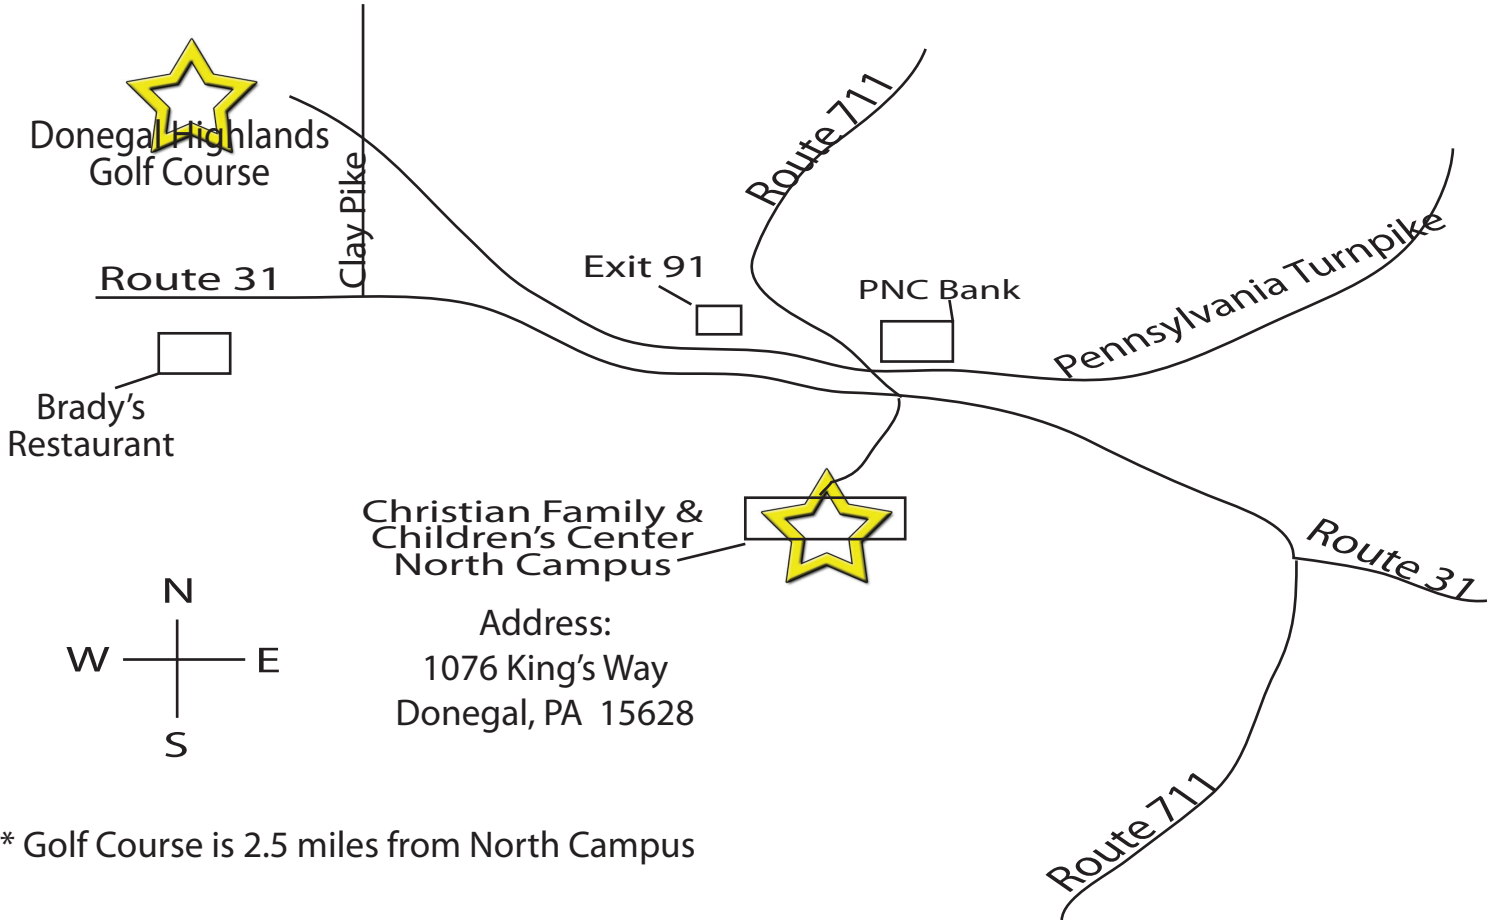

Directions to North Campus

* Golf Course is 2.5 miles from North Campus